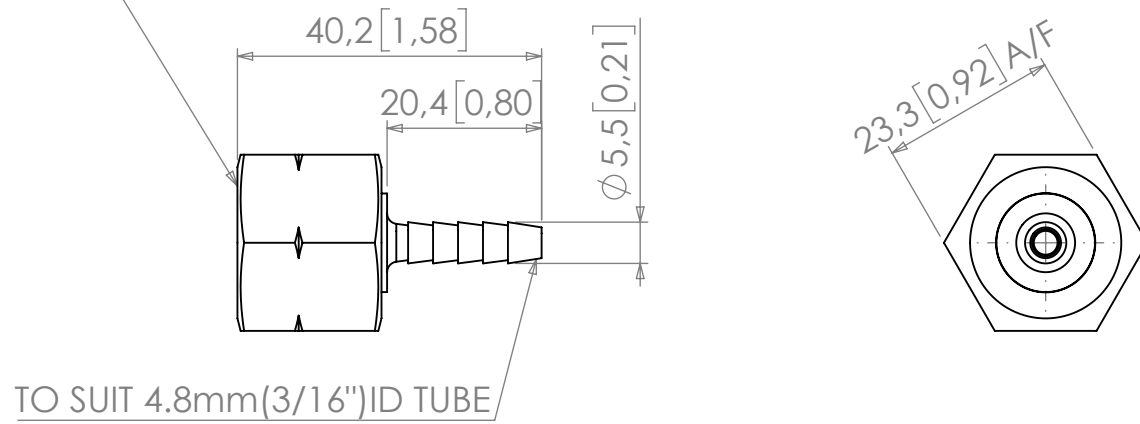

G3/8" FEMALE NUT L/H

1				06/08/2018	
REV	CREATED	CHECKED	APPROVED	DWG DATE	REF

MATERIAL: BRASS

If dimensional information is critical, please contact Eoxshop.com for confirmation. All dimensions are in accordance with the manufacturers drawings and are subject to change without prior notice.

EOXSHOP
 TEL: +44 (0) 23 9226 6031
 WWW.EOXSHOP.COM
 SALES@EOXSHOP.COM

TITLE: G3/8" FEMALE NUT L/H X 3/16" HOSETAIL, BRASS

DIM'S
mm[inch]

SCALE
NTS

SIZE
A4

SHEET
1 / 1

DOCUMENT NUMBER
NTC HT316LH

REVISION
1